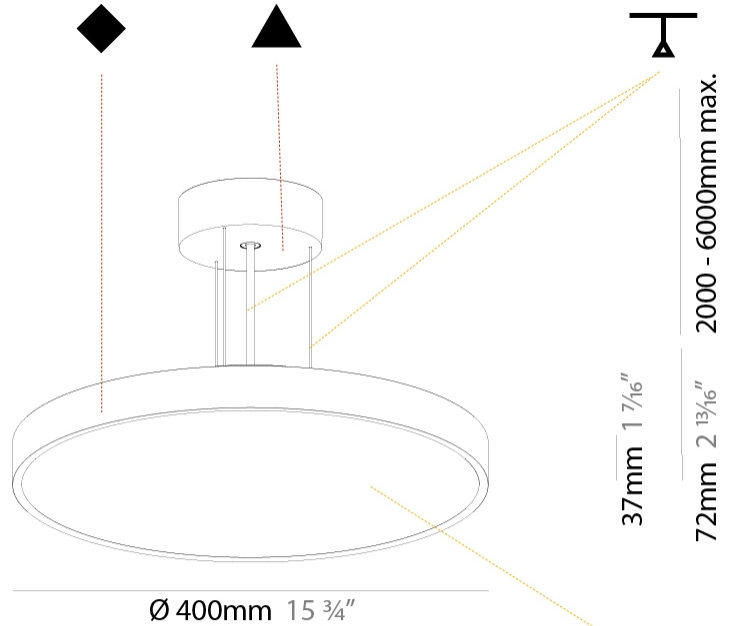

GENERAL

Series: Sign Diva
Subseries: Sign Diva
Brand: Prolicht
Division: Architectural
Mounting Type: Suspension
Mounting Location: Ceiling
Subcategory: Pendant

PHYSICAL

Shape: Round
Diameter (mm): 400
Diameter (in): 15 3/4
Height (mm): 72
Height (in): 2 13/16
Max. Overall Height (mm): 2072
Max. Overall Height (in): 81 9/16
Light Distribution: Direct
Weight (kg): 2.972
Weight (lbs): 6.55
Diffuser: PMMA - Opal / Micro-Prism / Sparkling Secret / Vintage Industrial with Shine Ring
Fixture Finish: SSR / BKV / CWI / CRY / HAB / UFT / ITA / RUA / FTG / MYG / LOD / PUS / FRO / FUP / KIA / POP / BLS / SPG / MEY / GOH / GUM / CHC / COM / ABZ / JAG / OBR / MOS / ROR
Fixture Material: Extruded Aluminum / Steel
Cable Details: 2000mm or 6000mm Transparent Cable

ELECTRICAL

Lamp Type: LED (Zhaga Standard)
Input Wattage (W): 19.8
Total Output Wattage (W): 16
Dimming: Tri-Mode (Non-Dimming and Phase Dimming (120Vac only) and 0-10V Dimming)
Driver Included: Yes
Driver Location: Integrated
Driver Type: Constant Current - Universal
Driver Class: Class 2
Input Voltage (V): 120 - 277
Constant Current (MA): 500

LED

Color Temperature (°K): 2700 / 3000 / 3500 / 4000
Max. Delivered Lumen (lm): 1160 / 1733 / 1741 / 1776
CRI: >90 CRI
Lamp Life (hrs): 50000

OPTICAL

RATINGS AND CERTIFICATIONS

Certified By: Certified for North American Standards
IP rating: IP20