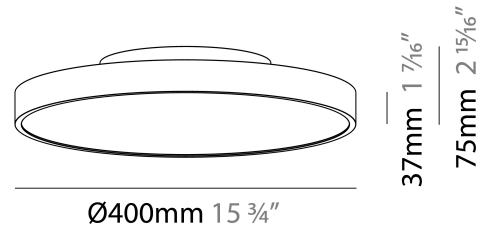

GENERAL

Series: Sign Diva
Subseries: Sign Diva
Brand: Prolicht
Division: Architectural
Mounting Type: Surface
Mounting Location: Ceiling
Subcategory: Ambient

PHYSICAL

Shape: Round
Diameter (mm): 400
Diameter (in): 15 3/4
Height (mm): 75
Height (in): 2 15/16
Light Distribution: Direct / Indirect
Weight (kg): 2.302
Weight (lbs): 5.075
Diffuser: Direct - PMMA - Opal/Micro-Prism/Sparkling Secret/Vintage Industrial with Shine Ring / Indirect - White/Yellow/Orange/Red/Blue/Green
Fixture Finish: SSR / BKV / CWI / CRY / HAB / UFT / ITA / RUA / FTG / MYG / LOD / PUS / FRO / FUP / KIA / POP / BLS / SPG / MEY / GOH / GUM / CHC / COM / ABZ / JAG / OBR / MOS / ROR
Fixture Material: Extruded Aluminum / Steel

ELECTRICAL

Lamp Type: LED (Zhaga Standard)
Input Wattage (W): 19.8
Total Output Wattage (W): 16
Dimming: Tri-Mode (Non-Dimming and Phase Dimming (120Vac only) and 0-10V Dimming)
Driver Included: Yes
Driver Location: Integrated
Driver Type: Constant Current - Universal
Driver Class: Class 2
Input Voltage (V): 120 - 277
Constant Current (MA): 500

LED

Color Temperature (°K): 3000 / 3500 / 4000
Max. Delivered Lumen (lm): 2280 / 2313 / 2360
CRI: >90 CRI
Lamp Life (hrs): 50000

OPTICAL

RATINGS AND CERTIFICATIONS

Certified By: Certified for North American Standards
IP rating: IP20